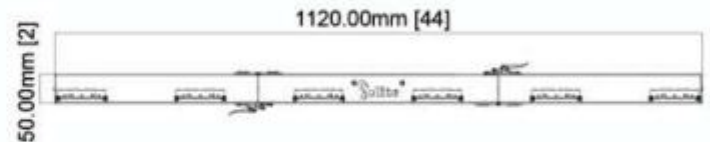

Flora - Pro 960w

Switchgrow - Full Spectrum

SPECIFICATIONS

Model	Flora-Pro
Light Source	LED
PPF	2400 umol/s
Input Power	960W
Efficacy	2.5 umol/J
Input Voltage	90-305V ⁽¹⁾ 347V-480V ⁽²⁾
Lifetime	>50,000 Hours
Dimming	0-10V
BTUs	3275
Mounting Height	8-10 inches
Fixture Dimensions	44.0" L x 44.0" W x 2.0" H
Fixture Weight	35.5lbs
Certification	ETL Certified & IP66, CE
Warranty	5 Year Warranty

Max Amperage By Voltage Service

Voltage	120V	208V	240V	277V	347V	480V
Amperage	8.0A	4.61A	4.0A	3.46A	2.76A	2.0A

Series	MODEL	INPUT VOLTAGE	Beam Angle
Flora	Pro	1. 90-305V 2. 347-480V	120°