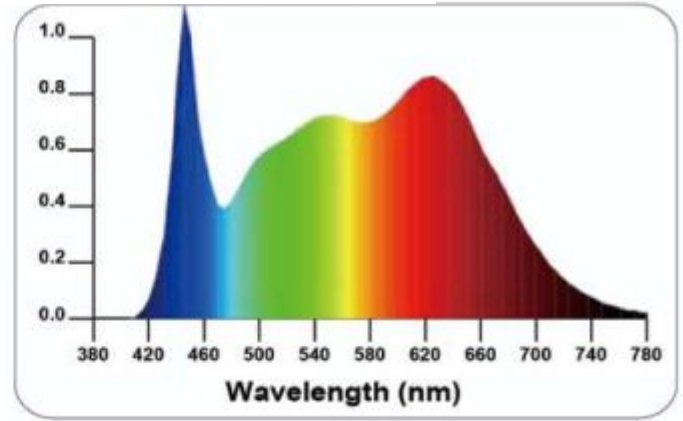

Flora - Pro 960w

Switchgrow - Full Spectrum

SPECIFICATIONS

Model	Flora-Pro
Light Source	LED
PPF	2400 umol/s
Input Power	960W
Efficacy	2.5 umol/J
Input Voltage	90-305V ⁽¹⁾ 347V-480V ⁽²⁾
Lifetime	>50,000 Hours
Dimming	0-10V
BTUs	3275
Mounting Height	8-10 inches
Fixture Dimensions	44.0" L x 44.0" W x 2.0" H
Fixture Weight	35.5lbs
Certification	ETL Certified & IP66, CE
Warranty	5 Year Warranty

Max Amperage By Voltage Service

Voltage	120V	208V	240V	277V	347V	480V
Amperage	8.0A	4.61A	4.0A	3.46A	2.76A	2.0A

Series	MODEL	INPUT VOLTAGE	Beam Angle
Flora	Pro	1. 90-305V 2. 347-480V	120°