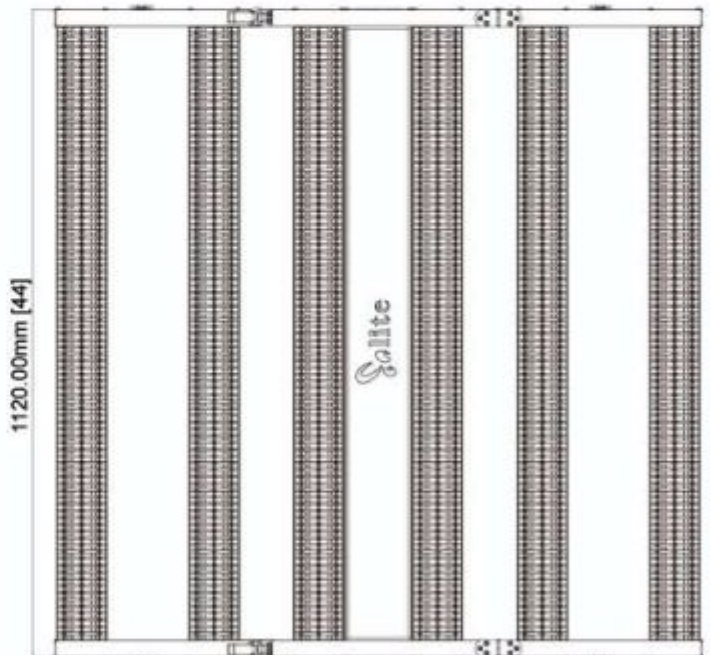

Flora - Pro 960w

Switchgrow - Full Spectrum

SPECIFICATIONS

Model	Flora-Pro
Light Source	LED
PPF	2400 umol/s
Input Power	960W
Efficacy	2.5 umol/J
Input Voltage	90-305V ⁽¹⁾ 347V-480V ⁽²⁾
Lifetime	>50,000 Hours
Dimming	0-10V
BTUs	3275
Mounting Height	8-10 inches
Fixture Dimensions	44.0" L x 44.0" W x 2.0" H
Fixture Weight	35.5lbs
Certification	ETL Certified & IP66, CE
Warranty	5 Year Warranty

Max Amperage By Voltage Service

Voltage	120V	208V	240V	277V	347V	480V
Amperage	8.0A	4.61A	4.0A	3.46A	2.76A	2.0A

Series	MODEL	INPUT VOLTAGE	Beam Angle
Flora	Pro	1. 90-305V 2. 347-480V	120°