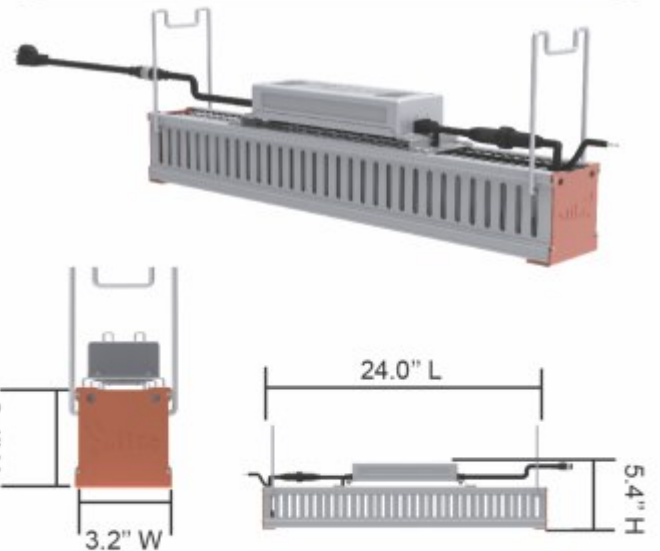

DEMETER SERIES - TOP LIGHT 330W

SWITCHGROW - FULL SPECTRUM

SPECIFICATIONS

| | |
|--------------------|---|
| Model | Demter Series Top Light 330W |
| Light Source | LED |
| PPF | 860 umol/s |
| Input Power | 330W |
| Efficacy | 2.6umol/J |
| Input Voltage | 90-305V ^① 347V-480V ^② |
| Lifetime | >50,000 Hours |
| Dimming | 0 - 10V |
| BTUs | 1,125 |
| Fixture Dimensions | 24.0" L x 3.2" W x 5.4" H |
| Fixture Weight | 11.5lbs |
| Certification | ETL Certified & IP66, CE |
| Warranty | 5 Year Warranty |

Max Amperage By Voltage Service

| Voltage | 120V | 208V | 240V | 277V | 480V |
|----------|-------|-------|-------|-------|-------|
| Amperage | 2.75A | 1.60A | 1.40A | 1.20A | 0.68A |

| Series | MODEL | INPUT VOLTAGE | Beam Angle |
|-----------|--------|---------------------------|------------|
| Demterter | D-330W | 1. 90-305V 2. 347-480V | 120° |