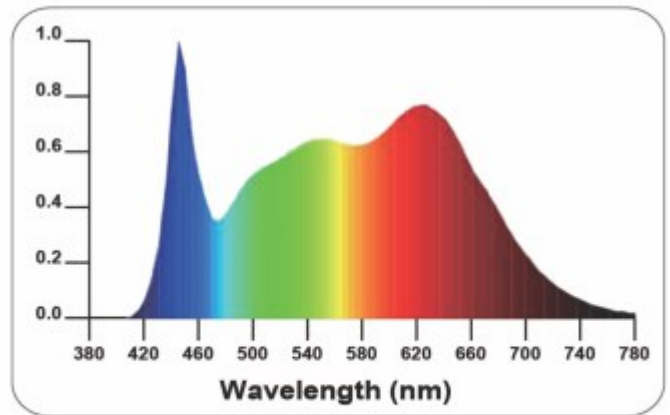

DEMETER SERIES - TOP LIGHT 330W

SWITCHGROW - FULL SPECTRUM

SPECIFICATIONS

| | |
|--------------------|---|
| Model | Demter Series Top Light 330W |
| Light Source | LED |
| PPF | 860 umol/s |
| Input Power | 330W |
| Efficacy | 2.6umol/J |
| Input Voltage | 90-305V ^① 347V-480V ^② |
| Lifetime | >50,000 Hours |
| Dimming | 0 - 10V |
| BTUs | 1,125 |
| Fixture Dimensions | 24.0" L x 3.2" W x 5.4" H |
| Fixture Weight | 11.5lbs |
| Certification | ETL Certified & IP66, CE |
| Warranty | 5 Year Warranty |

Max Amperage By Voltage Service

| Voltage | 120V | 208V | 240V | 277V | 480V |
|----------|-------|-------|-------|-------|-------|
| Amperage | 2.75A | 1.60A | 1.40A | 1.20A | 0.68A |

| Series | MODEL | INPUT VOLTAGE | Beam Angle |
|-----------|--------|---------------------------|------------|
| Demterter | D-330W | 1. 90-305V 2. 347-480V | 120° |