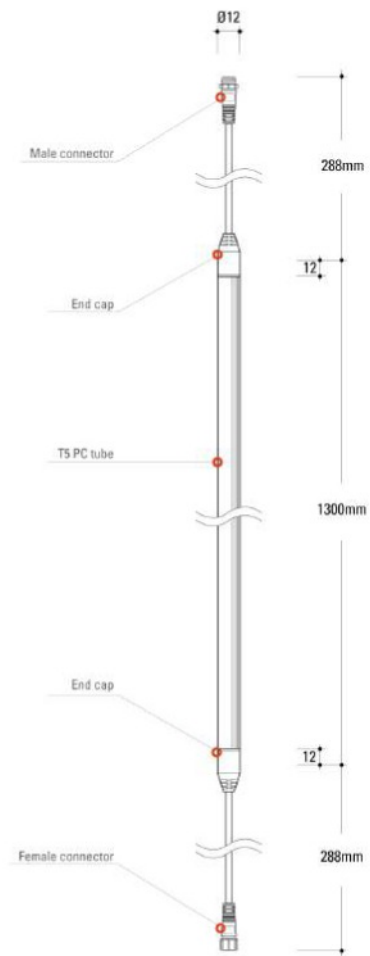

## T5 Type

Wattage	Color Temp.	Warrenty	Material	Lm	Size
0.75W	Blue	Lamp : 5 year	PC	10.5	1,300mm (Variable)

#### Product Feature

- Color Temp. (Wave Length) : Blue (465nm)
- Input : DC 100V
- Housing : PC
- Hz : 50/60
- Power Factor : 0.95
- THD : 27%
- Beam Angle : 140°
- Driver : Driver mounts externally to the module to allow future replacement or upgrading if desired.
- Operation Temp. : -30 ~ +75°C

#### Dimension

#### Ordering Guide

ITEM No.	Max. Energy Used (W) / Meter	Color Temp. (K)
	-0.75 : 0.75W	-B : Blue

\* Wattage and color temperature can be ±5% different.