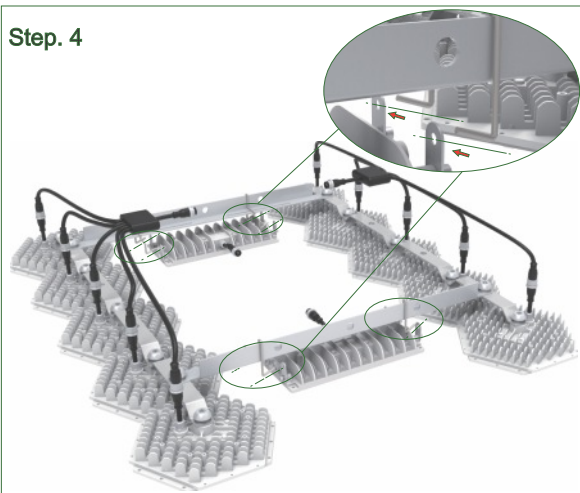

### SPECIFICATIONS

Model	Flora-520
Light Source	LED
PPF	1330 umol/s
Input Power	520W
Efficacy	2.6umol/J
Input Voltage	90-305V <sup>①</sup> 347V-480V <sup>②</sup>
Lifetime	>50,000 Hours
Dimming	0-10V
BTUs	1768
Mounting Height	6-8 inches
Fixture Dimensions	31.0" L x 31.0" W x 2.0" H
Fixture Weight	26.8lbs
Certification	ETL Certified & IP66, CE
Warranty	5 Year Warranty

#### Max Amperage By Voltage Service

Voltage	120V	208V	240V	277V	347V	480V
Amperage	4.33A	2.50A	2.16A	1.87A	1.5A	1.08A

Series	MODEL	INPUT VOLTAGE	Beam Angle
Flora	520W	1. 90-305V 2. 347-480V	120°

### Installation Instructions

Step. 1

Step. 5

Step. 2

Step. 6

Step. 3

Step. 7

Step. 4