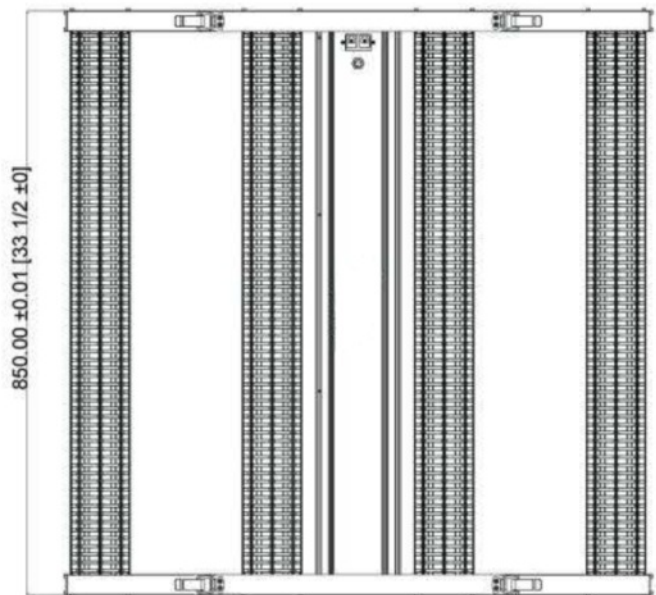

## Flora 520W (Vertical Light)

Switchgrow - Full Spectrum

### SPECIFICATIONS

Model	Flora-520
Light Source	LED
PPF	1330 umol/s
Input Power	520W
Efficacy	2.6umol/J
Input Voltage	90-305V <sup>①</sup> 347V-480V <sup>②</sup>
Lifetime	>50,000 Hours
Dimming	0-10V
BTUs	1768
Mounting Height	6-8 inches
Fixture Dimensions	31.0" L x 31.0" W x 2.0" H
Fixture Weight	26.8lbs
Certification	ETL Certified & IP66, CE
Warranty	5 Year Warranty

#### Max Amperage By Voltage Service

Voltage	120V	208V	240V	277V	347V	480V
Amperage	4.33A	2.50A	2.16A	1.87A	1.5A	1.08A

Series	MODEL	INPUT VOLTAGE	Beam Angle
Flora	520W	1. 90-305V 2. 347-480V	120°