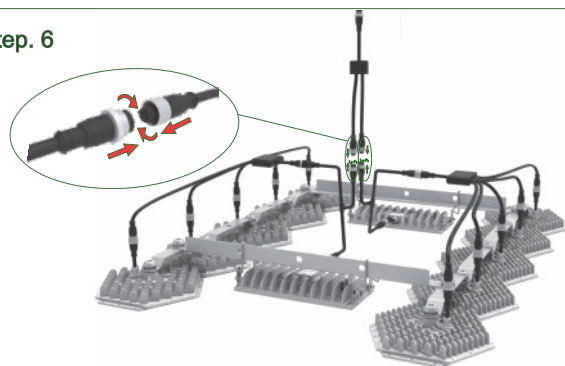

### SPECIFICATIONS

Model	Flora-520
Light Source	LED
PPF	1330 umol/s
Input Power	520W
Efficacy	2.6umol/J
Input Voltage	90-305V <sup>①</sup> 347V-480V <sup>②</sup>
Lifetime	>50,000 Hours
Dimming	0-10V
BTUs	1768
Mounting Height	6-8 inches
Fixture Dimensions	31.0" L x 31.0" W x 2.0" H
Fixture Weight	26.8lbs
Certification	ETL Certified & IP66, CE
Warranty	5 Year Warranty

#### Max Amperage By Voltage Service

Voltage	120V	208V	240V	277V	347V	480V
Amperage	4.33A	2.50A	2.16A	1.87A	1.5A	1.08A

Series	MODEL	INPUT VOLTAGE	Beam Angle
Flora	520W	1. 90-305V 2. 347-480V	120°

### Installation Instructions

Step. 1

Step. 5

Step. 2

Step. 6

Step. 3

Step. 7

Step. 4