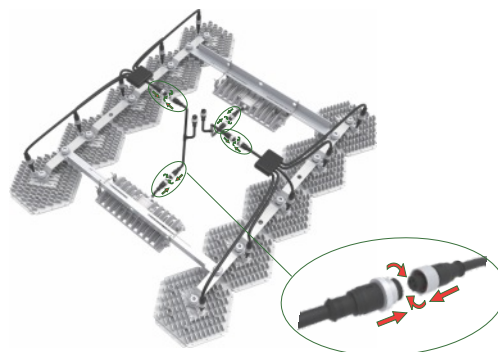

Step. 6

Step. 5