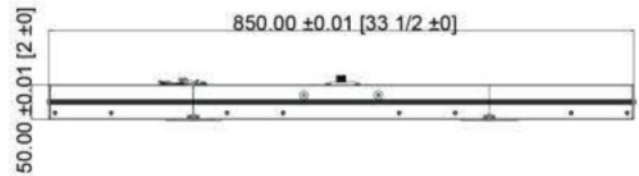

## Flora 520W (Vertical Light)

Switchgrow - Full Spectrum

### SPECIFICATIONS

Model	Flora-520
Light Source	LED
PPF	1330 umol/s
Input Power	520W
Efficacy	2.6umol/J
Input Voltage	90-305V <sup>①</sup> 347V-480V <sup>②</sup>
Lifetime	>50,000 Hours
Dimming	0-10V
BTUs	1768
Mounting Height	6-8 inches
Fixture Dimensions	31.0" L x 31.0" W x 2.0" H
Fixture Weight	26.8lbs
Certification	ETL Certified & IP66, CE
Warranty	5 Year Warranty

#### Max Amperage By Voltage Service

Voltage	120V	208V	240V	277V	347V	480V
Amperage	4.33A	2.50A	2.16A	1.87A	1.5A	1.08A

Series	MODEL	INPUT VOLTAGE	Beam Angle
Flora	520W	1. 90-305V 2. 347-480V	120°