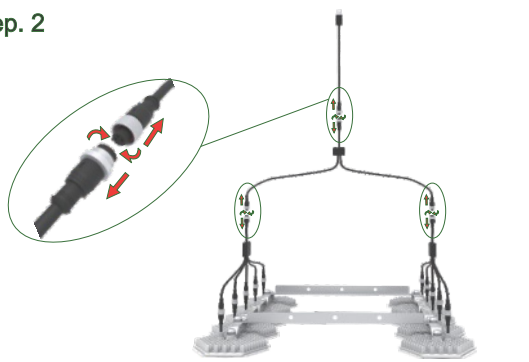

### SPECIFICATIONS

Model	Flora-520
Light Source	LED
PPF	1330 umol/s
Input Power	520W
Efficacy	2.6umol/J
Input Voltage	90-305V <sup>①</sup> 347V-480V <sup>②</sup>
Lifetime	>50,000 Hours
Dimming	0-10V
BTUs	1768
Mounting Height	6-8 inches
Fixture Dimensions	31.0" L x 31.0" W x 2.0" H
Fixture Weight	26.8lbs
Certification	ETL Certified & IP66, CE
Warranty	5 Year Warranty

#### Max Amperage By Voltage Service

Voltage	120V	208V	240V	277V	347V	480V
Amperage	4.33A	2.50A	2.16A	1.87A	1.5A	1.08A

Series	MODEL	INPUT VOLTAGE	Beam Angle
Flora	520W	1. 90-305V 2. 347-480V	120°

### Installation Instructions

Step. 1

Step. 5

Step. 2

Step. 6

Step. 3

Step. 7

Step. 4