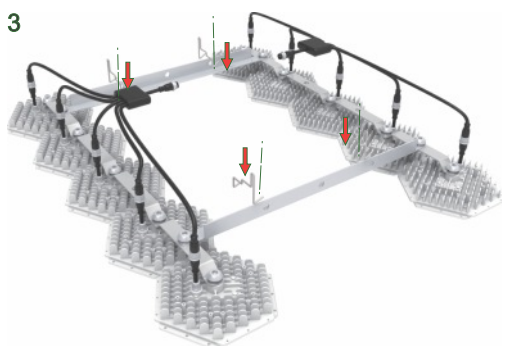

### SPECIFICATIONS

Model	Flora-520
Light Source	LED
PPF	1330 umol/s
Input Power	520W
Efficacy	2.6umol/J
Input Voltage	90-305V <sup>①</sup> 347V-480V <sup>②</sup>
Lifetime	>50,000 Hours
Dimming	0-10V
BTUs	1768
Mounting Height	6-8 inches
Fixture Dimensions	31.0" L x 31.0" W x 2.0" H
Fixture Weight	26.8lbs
Certification	ETL Certified & IP66, CE
Warranty	5 Year Warranty

#### Max Amperage By Voltage Service

Voltage	120V	208V	240V	277V	347V	480V
Amperage	4.33A	2.50A	2.16A	1.87A	1.5A	1.08A

Series	MODEL	INPUT VOLTAGE	Beam Angle
Flora	520W	1. 90-305V 2. 347-480V	120°

### Installation Instructions

Step. 1

Step. 5

Step. 2

Step. 6

Step. 3

Step. 7

Step. 4