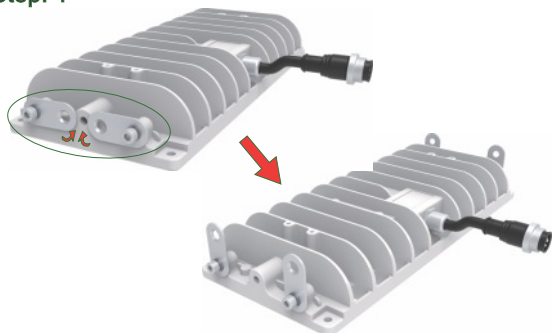

Step. 5

Step. 2

Installation Instructions

Step. 1