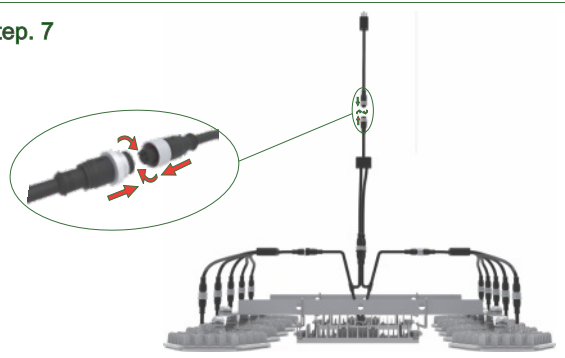

### SPECIFICATIONS

Model	Flora-520
Light Source	LED
PPF	1330 umol/s
Input Power	520W
Efficacy	2.6umol/J
Input Voltage	90-305V <sup>①</sup> 347V-480V <sup>②</sup>
Lifetime	>50,000 Hours
Dimming	0-10V
BTUs	1768
Mounting Height	6-8 inches
Fixture Dimensions	31.0" L x 31.0" W x 2.0" H
Fixture Weight	26.8lbs
Certification	ETL Certified & IP66, CE
Warranty	5 Year Warranty

#### Max Amperage By Voltage Service

Voltage	120V	208V	240V	277V	347V	480V
Amperage	4.33A	2.50A	2.16A	1.87A	1.5A	1.08A

Series	MODEL	INPUT VOLTAGE	Beam Angle
Flora	520W	1. 90-305V 2. 347-480V	120°

### Installation Instructions

Step. 1

Step. 5

Step. 2

Step. 6

Step. 3

Step. 7

Step. 4