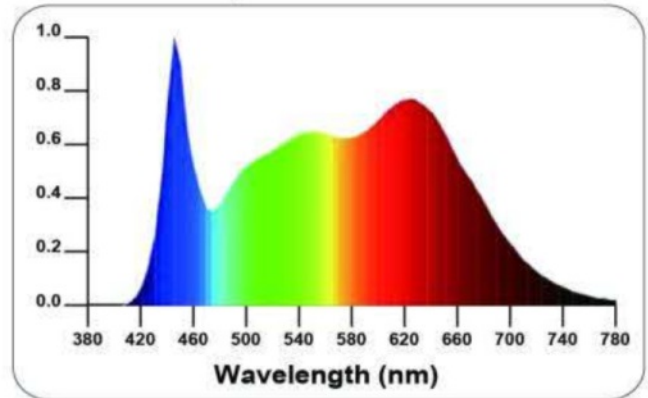

## Flora 520W (Vertical Light)

Switchgrow - Full Spectrum

### SPECIFICATIONS

Model	Flora-520
Light Source	LED
PPF	1330 umol/s
Input Power	520W
Efficacy	2.6umol/J
Input Voltage	90-305V <sup>①</sup> 347V-480V <sup>②</sup>
Lifetime	>50,000 Hours
Dimming	0-10V
BTUs	1768
Mounting Height	6-8 inches
Fixture Dimensions	31.0" L x 31.0" W x 2.0" H
Fixture Weight	26.8lbs
Certification	ETL Certified & IP66, CE
Warranty	5 Year Warranty

#### Max Amperage By Voltage Service

Voltage	120V	208V	240V	277V	347V	480V
Amperage	4.33A	2.50A	2.16A	1.87A	1.5A	1.08A

Series	MODEL	INPUT VOLTAGE	Beam Angle
Flora	520W	1. 90-305V 2. 347-480V	120°