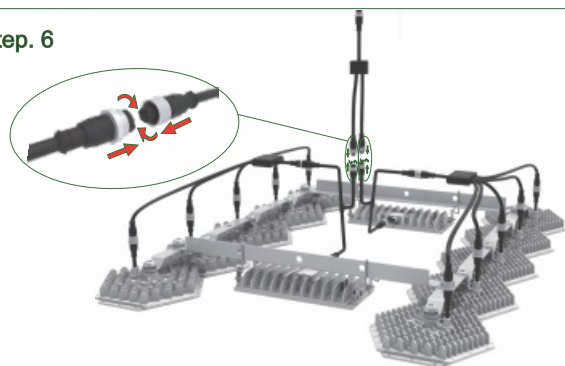

### SPECIFICATIONS

Model	Flora-520
Light Source	LED
PPF	1330 umol/s
Input Power	520W
Efficacy	2.6umol/J
Input Voltage	90-305V <sup>①</sup> 347V-480V <sup>②</sup>
Lifetime	>50,000 Hours
Dimming	0-10V
BTUs	1768
Mounting Height	6-8 inches
Fixture Dimensions	31.0" L x 31.0" W x 2.0" H
Fixture Weight	26.8lbs
Certification	ETL Certified & IP66, CE
Warranty	5 Year Warranty

### Max Amperage By Voltage Service

Voltage	120V	208V	240V	277V	347V	480V
Amperage	4.33A	2.50A	2.16A	1.87A	1.5A	1.08A

Series	MODEL	INPUT VOLTAGE	Beam Angle
Flora	520W	1. 90-305V 2. 347-480V	120°

### Installation Instructions

Step. 1

Step. 5

Step. 2

Step. 6

Step. 3

Step. 7

Step. 4