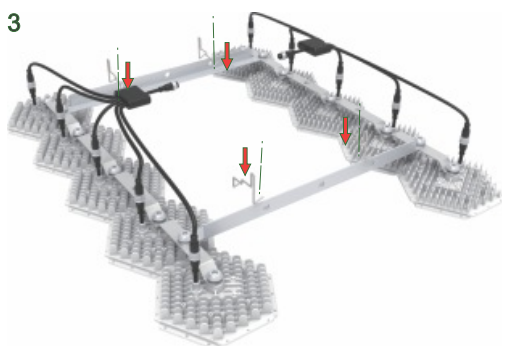

### SPECIFICATIONS

Model	Flora-520
Light Source	LED
PPF	1330 umol/s
Input Power	520W
Efficacy	2.6umol/J
Input Voltage	90-305V <sup>①</sup> 347V-480V <sup>②</sup>
Lifetime	>50,000 Hours
Dimming	0-10V
BTUs	1768
Mounting Height	6-8 inches
Fixture Dimensions	31.0" L x 31.0" W x 2.0" H
Fixture Weight	26.8lbs
Certification	ETL Certified & IP66, CE
Warranty	5 Year Warranty

### Max Amperage By Voltage Service

Voltage	120V	208V	240V	277V	347V	480V
Amperage	4.33A	2.50A	2.16A	1.87A	1.5A	1.08A

Series	MODEL	INPUT VOLTAGE	Beam Angle
Flora	520W	1. 90-305V 2. 347-480V	120°

### Installation Instructions

Step. 1

Step. 5

Step. 2

Step. 6

Step. 3

Step. 7

Step. 4