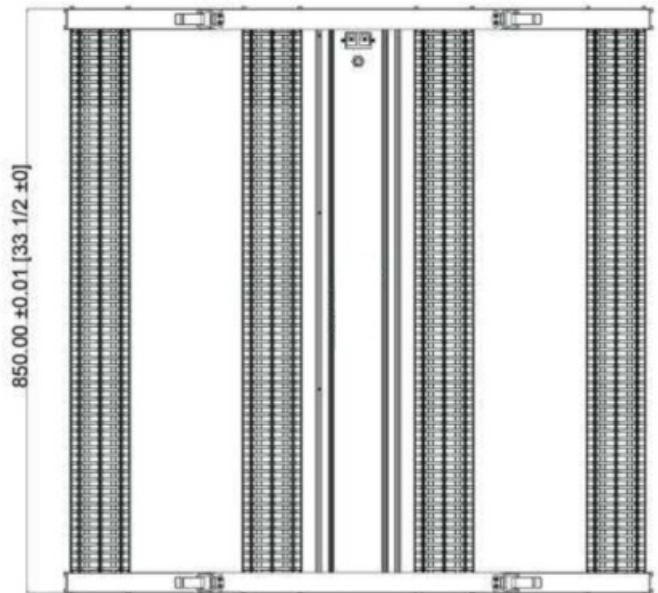

## Flora 520W (Vertical Light)

Switchgrow - Full Spectrum

### SPECIFICATIONS

Model	Flora-520
Light Source	LED
PPF	1330 umol/s
Input Power	520W
Efficacy	2.6umol/J
Input Voltage	90-305V <sup>①</sup> 347V-480V <sup>②</sup>
Lifetime	>50,000 Hours
Dimming	0-10V
BTUs	1768
Mounting Height	6-8 inches
Fixture Dimensions	31.0" L x 31.0" W x 2.0" H
Fixture Weight	26.8lbs
Certification	ETL Certified & IP66, CE
Warranty	5 Year Warranty

### Max Amperage By Voltage Service

Voltage	120V	208V	240V	277V	347V	480V
Amperage	4.33A	2.50A	2.16A	1.87A	1.5A	1.08A

Series	MODEL	INPUT VOLTAGE	Beam Angle
Flora	520W	1. 90-305V 2. 347-480V	120°