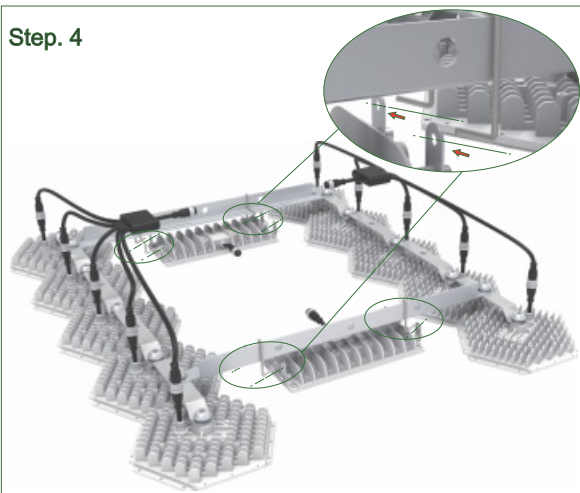

### SPECIFICATIONS

Model	Flora-520
Light Source	LED
PPF	1330 umol/s
Input Power	520W
Efficacy	2.6umol/J
Input Voltage	90-305V <sup>①</sup> 347V-480V <sup>②</sup>
Lifetime	>50,000 Hours
Dimming	0-10V
BTUs	1768
Mounting Height	6-8 inches
Fixture Dimensions	31.0" L x 31.0" W x 2.0" H
Fixture Weight	26.8lbs
Certification	ETL Certified & IP66, CE
Warranty	5 Year Warranty

### Max Amperage By Voltage Service

Voltage	120V	208V	240V	277V	347V	480V
Amperage	4.33A	2.50A	2.16A	1.87A	1.5A	1.08A

Series	MODEL	INPUT VOLTAGE	Beam Angle
Flora	520W	1. 90-305V 2. 347-480V	120°

### Installation Instructions

Step. 1

Step. 5

Step. 2

Step. 6

Step. 3

Step. 7

Step. 4