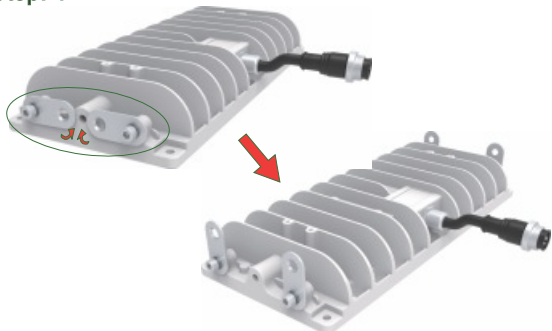

Step. 5

Step. 2

Installation Instructions

Step. 1