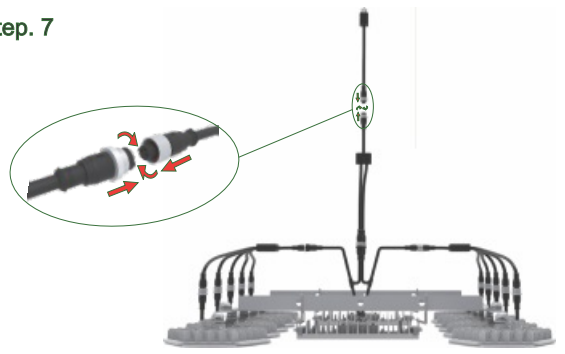

### SPECIFICATIONS

Model	Flora-520
Light Source	LED
PPF	1330 umol/s
Input Power	520W
Efficacy	2.6umol/J
Input Voltage	90-305V <sup>①</sup> 347V-480V <sup>②</sup>
Lifetime	>50,000 Hours
Dimming	0-10V
BTUs	1768
Mounting Height	6-8 inches
Fixture Dimensions	31.0" L x 31.0" W x 2.0" H
Fixture Weight	26.8lbs
Certification	ETL Certified & IP66, CE
Warranty	5 Year Warranty

### Max Amperage By Voltage Service

Voltage	120V	208V	240V	277V	347V	480V
Amperage	4.33A	2.50A	2.16A	1.87A	1.5A	1.08A

Series	MODEL	INPUT VOLTAGE	Beam Angle
Flora	520W	1. 90-305V 2. 347-480V	120°

### Installation Instructions

Step. 1

Step. 5

Step. 2

Step. 6

Step. 3

Step. 7

Step. 4