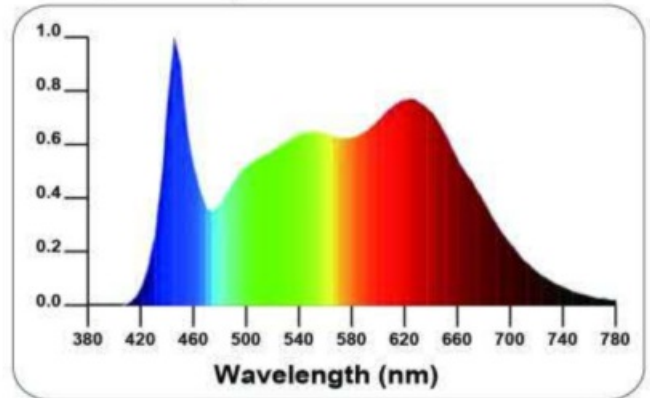

## Flora 520W (Vertical Light)

Switchgrow - Full Spectrum

### SPECIFICATIONS

Model	Flora-520
Light Source	LED
PPF	1330 umol/s
Input Power	520W
Efficacy	2.6umol/J
Input Voltage	90-305V <sup>①</sup> 347V-480V <sup>②</sup>
Lifetime	>50,000 Hours
Dimming	0-10V
BTUs	1768
Mounting Height	6-8 inches
Fixture Dimensions	31.0" L x 31.0" W x 2.0" H
Fixture Weight	26.8lbs
Certification	ETL Certified & IP66, CE
Warranty	5 Year Warranty

### Max Amperage By Voltage Service

Voltage	120V	208V	240V	277V	347V	480V
Amperage	4.33A	2.50A	2.16A	1.87A	1.5A	1.08A

Series	MODEL	INPUT VOLTAGE	Beam Angle
Flora	520W	1. 90-305V 2. 347-480V	120°