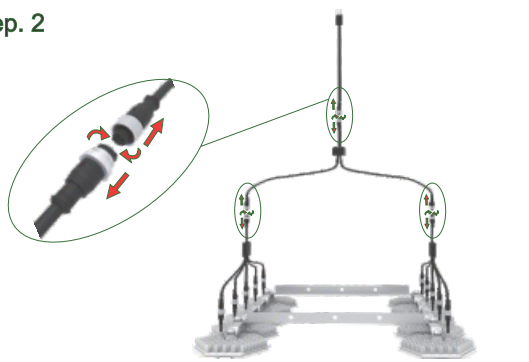

### SPECIFICATIONS

Model	Flora-520
Light Source	LED
PPF	1330 umol/s
Input Power	520W
Efficacy	2.6umol/J
Input Voltage	90-305V <sup>①</sup> 347V-480V <sup>②</sup>
Lifetime	>50,000 Hours
Dimming	0-10V
BTUs	1768
Mounting Height	6-8 inches
Fixture Dimensions	31.0" L x 31.0" W x 2.0" H
Fixture Weight	26.8lbs
Certification	ETL Certified & IP66, CE
Warranty	5 Year Warranty

### Max Amperage By Voltage Service

Voltage	120V	208V	240V	277V	347V	480V
Amperage	4.33A	2.50A	2.16A	1.87A	1.5A	1.08A

Series	MODEL	INPUT VOLTAGE	Beam Angle
Flora	520W	1. 90-305V 2. 347-480V	120°

### Installation Instructions

Step. 1

Step. 5

Step. 2

Step. 6

Step. 3

Step. 7

Step. 4