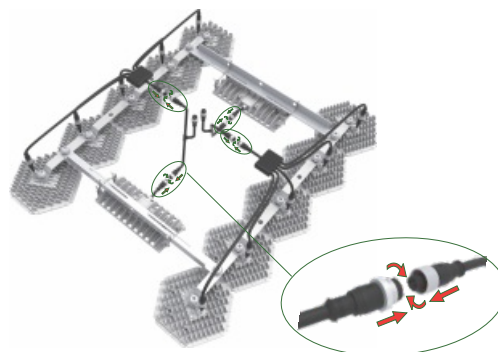

Step. 6

Step. 5