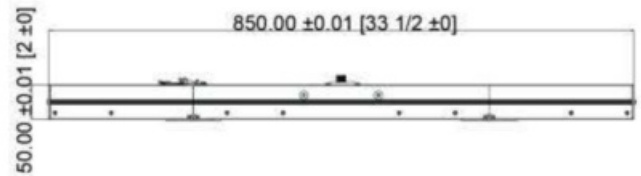

## Flora 520W (Vertical Light)

Switchgrow - Full Spectrum

### SPECIFICATIONS

Model	Flora-520
Light Source	LED
PPF	1330 umol/s
Input Power	520W
Efficacy	2.6umol/J
Input Voltage	90-305V <sup>①</sup> 347V-480V <sup>②</sup>
Lifetime	>50,000 Hours
Dimming	0-10V
BTUs	1768
Mounting Height	6-8 inches
Fixture Dimensions	31.0" L x 31.0" W x 2.0" H
Fixture Weight	26.8lbs
Certification	ETL Certified & IP66, CE
Warranty	5 Year Warranty

### Max Amperage By Voltage Service

Voltage	120V	208V	240V	277V	347V	480V
Amperage	4.33A	2.50A	2.16A	1.87A	1.5A	1.08A

Series	MODEL	INPUT VOLTAGE	Beam Angle
Flora	520W	1. 90-305V 2. 347-480V	120°