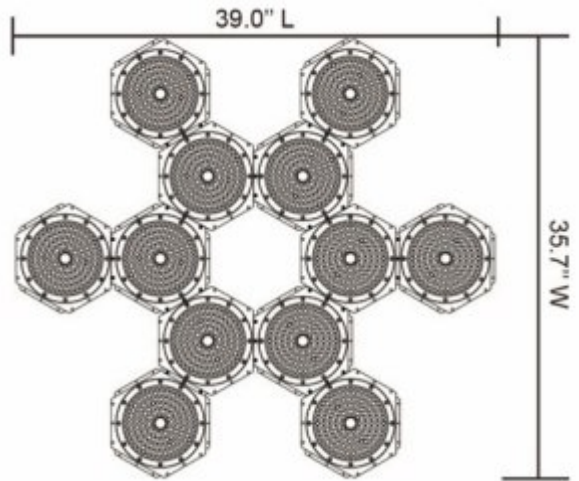

SUNDISK D 720W - FLOWERING/VEGETABLE DIMMABLE LIGHT

SWITCHGROW - FULL SPECTRUM

SPECIFICATIONS

Model	Sundisk-D 720W
Light Source	LED
Spectrum	Full Spectrum
Input Power	720W
Efficacy	2.3umol/J
PPF	1,656 umol/s
Input Voltage	90-305V, 347V-480V
Power Supply	External Driver
Dimming	0-10V
Cooling BTUs	2,455
Fixture Dimensions	39.0" L x 35.7" W x 3.9" H
Fixture Weight	37.3lbs
Certification	ETL Certified, DLC rating & IP66, CE
Warranty	3 Year Standard or 5 Year Extended Warranty

Max Amperage By Voltage Service

Voltage	120V	208V	240V	277V
Amperage	6A	3.5A	3A	2.6A

Max Amperage By Voltage Service

Voltage	120V	208V	240V	277V
Amperage	6A	3.5A	3A	2.6A

Series	MODEL	INPUT VOLTAGE	Beam Angle & Mounting Height
SUNDISK	B-720W	1. 90-305V	60° (2ft Above Canopy)
		2. 347-480V	120° (1ft Above Canopy)