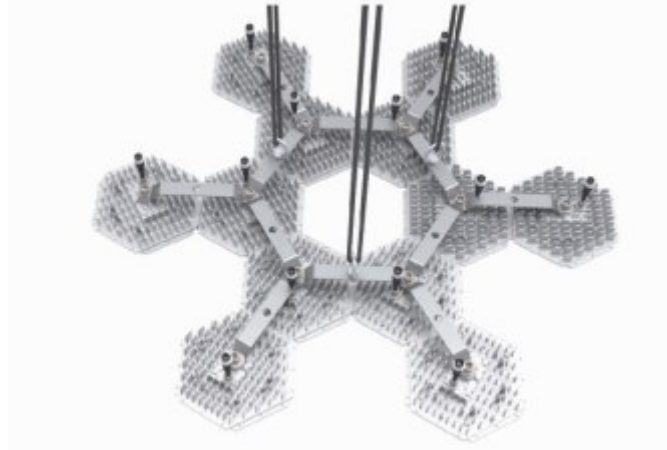

SUNDISK D 720W - FLOWERING/VEGETABLE DIMMABLE LIGHT

SWITCHGROW - FULL SPECTRUM

SPECIFICATIONS

Model	Sundisk-D 720W
Light Source	LED
Spectrum	Full Spectrum
Input Power	720W
Efficacy	2.3umol/J
PPF	1,656 umol/s
Input Voltage	90-305V, 347V-480V
Power Supply	External Driver
Dimming	0-10V
Cooling BTUs	2,455
Fixture Dimensions	39.0" L x 35.7" W x 3.9" H
Fixture Weight	37.3lbs
Certification	ETL Certified, DLC rating & IP66, CE
Warranty	3 Year Standard or 5 Year Extended Warranty

Max Amperage By Voltage Service

Voltage	120V	208V	240V	277V
Amperage	6A	3.5A	3A	2.6A

Max Amperage By Voltage Service

Voltage	120V	208V	240V	277V
Amperage	6A	3.5A	3A	2.6A

Series	MODEL	INPUT VOLTAGE	Beam Angle & Mounting Height
SUNDISK	B-720W	1. 90-305V	60° (2ft Above Canopy)
		2. 347-480V	120° (1ft Above Canopy)