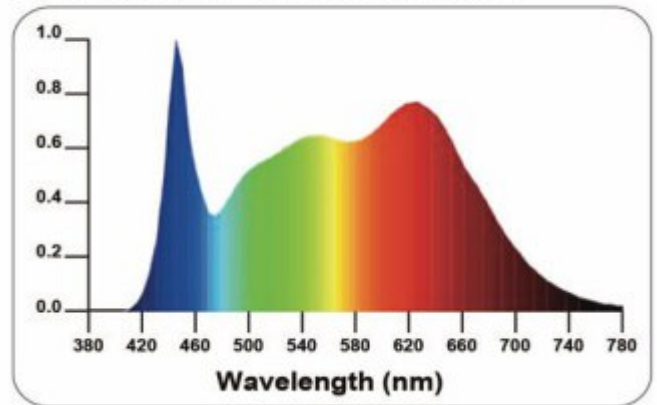

SUNDISK D 720W - FLOWERING/VEGETABLE DIMMABLE LIGHT

SWITCHGROW - FULL SPECTRUM

SPECIFICATIONS

Model	Sundisk-D 720W
Light Source	LED
Spectrum	Full Spectrum
Input Power	720W
Efficacy	2.3umol/J
PPF	1,656 umol/s
Input Voltage	90-305V, 347V-480V
Power Supply	External Driver
Dimming	0-10V
Cooling BTUs	2,455
Fixture Dimensions	39.0" L x 35.7" W x 3.9" H
Fixture Weight	37.3lbs
Certification	ETL Certified, DLC rating & IP66, CE
Warranty	3 Year Standard or 5 Year Extended Warranty

Max Amperage By Voltage Service

Voltage	120V	208V	240V	277V
Amperage	6A	3.5A	3A	2.6A

Max Amperage By Voltage Service

Voltage	120V	208V	240V	277V
Amperage	6A	3.5A	3A	2.6A

Series	MODEL	INPUT VOLTAGE	Beam Angle & Mounting Height
SUNDISK	B-720W	1. 90-305V	60° (2ft Above Canopy)
		2. 347-480V	120° (1ft Above Canopy)