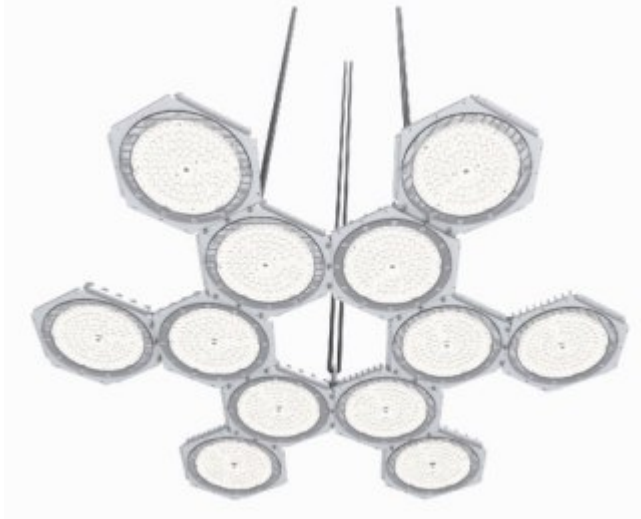

SUNDISK D 720W - FLOWERING/VEGETABLE DIMMABLE LIGHT

SWITCHGROW - FULL SPECTRUM

SPECIFICATIONS

Model	Sundisk-D 720W
Light Source	LED
Spectrum	Full Spectrum
Input Power	720W
Efficacy	2.3umol/J
PPF	1,656 umol/s
Input Voltage	90-305V, 347V-480V
Power Supply	External Driver
Dimming	0-10V
Cooling BTUs	2,455
Fixture Dimensions	39.0" L x 35.7" W x 3.9" H
Fixture Weight	37.3lbs
Certification	ETL Certified, DLC rating & IP66, CE
Warranty	3 Year Standard or 5 Year Extended Warranty

Max Amperage By Voltage Service

Voltage	120V	208V	240V	277V
Amperage	6A	3.5A	3A	2.6A

Max Amperage By Voltage Service

Voltage	120V	208V	240V	277V
Amperage	6A	3.5A	3A	2.6A

Series	MODEL	INPUT VOLTAGE	Beam Angle & Mounting Height
SUNDISK	B-720W	1. 90-305V	60° (2ft Above Canopy)
		2. 347-480V	120° (1ft Above Canopy)