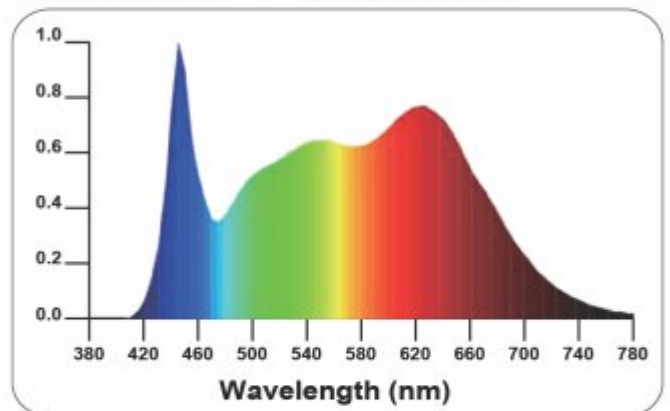

## SWITCHGROW FULL SPECTRUM

## SPECIFICATIONS

Model	Sundisk-B 600W
Light Source	LED
Spectrum	Full Spectrum
Input Power	600W
Efficacy	2.3umol/J
Input Voltage	120V <sup>①</sup> 208-240V <sup>②</sup> 277V <sup>③</sup>
Power Supply	Built-In Driver
Dimming	Optional
Cooling BTUs	2,100
Fixture Dimensions	40.0" L x 31.6" W x 3.9" H
Fixture Weight	30.2lbs
Certification	ETL Certified, DLC rating & IP66, CE
Warranty	3 Year Standard or 5 Year Extended Warranty