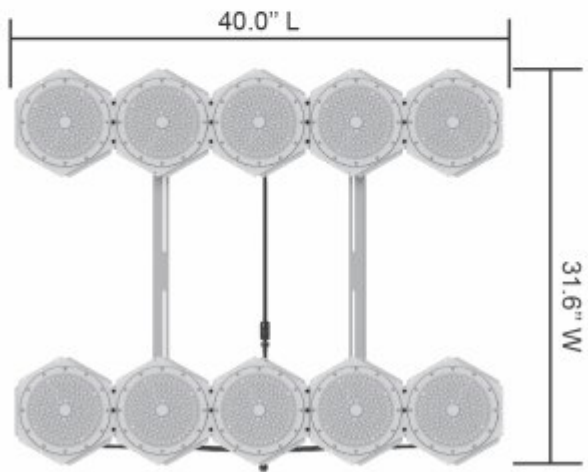

# SUNDISK - B 600W - FLOWERING/VEGETABLE DIMMABLE LIGHT

## SWITCHGROW FULL SPECTRUM

## SPECIFICATIONS

Model	Sundisk-B 600W
Light Source	LED
Spectrum	Full Spectrum
Input Power	600W
Efficacy	2.3umol/J
Input Voltage	120V <sup>①</sup> 208-240V <sup>②</sup> 277V <sup>③</sup>
Power Supply	Built-In Driver
Dimming	Optional
Cooling BTUs	2,100
Fixture Dimensions	40.0" L x 31.6" W x 3.9" H
Fixture Weight	30.2lbs
Certification	ETL Certified, DLC rating & IP66, CE
Warranty	3 Year Standard or 5 Year Extended Warranty

Series	MODEL	INPUT VOLTAGE	Beam Angle & Mounting Height
SUNDISK	B-600W	1. 120V 2. 208-240V 3. 277V	60° (2ft Above Canopy) 120° (1ft Above Canopy)