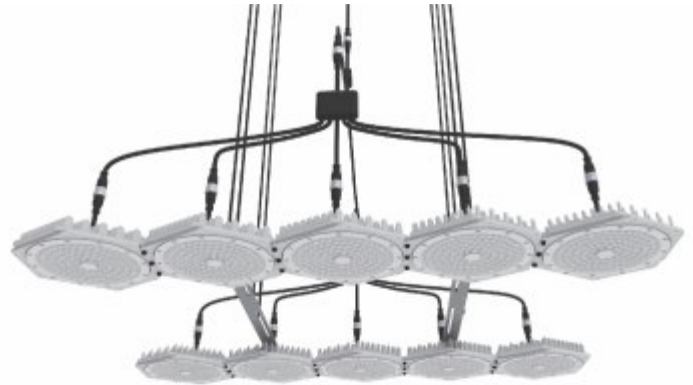

# SUNDISK - B 600W - FLOWERING/VEGETABLE DIMMABLE LIGHT

## SWITCHGROW FULL SPECTRUM

## SPECIFICATIONS

Model	Sundisk-B 600W
Light Source	LED
Spectrum	Full Spectrum
Input Power	600W
Efficacy	2.3umol/J
Input Voltage	120V <sup>①</sup> 208-240V <sup>②</sup> 277V <sup>③</sup>
Power Supply	Built-In Driver
Dimming	Optional
Cooling BTUs	2,100
Fixture Dimensions	40.0" L x 31.6" W x 3.9" H
Fixture Weight	30.2lbs
Certification	ETL Certified, DLC rating & IP66, CE
Warranty	3 Year Standard or 5 Year Extended Warranty

Series	MODEL	INPUT VOLTAGE	Beam Angle & Mounting Height
SUNDISK	B-600W	1. 120V 2. 208-240V 3. 277V	60° (2ft Above Canopy) 120° (1ft Above Canopy)