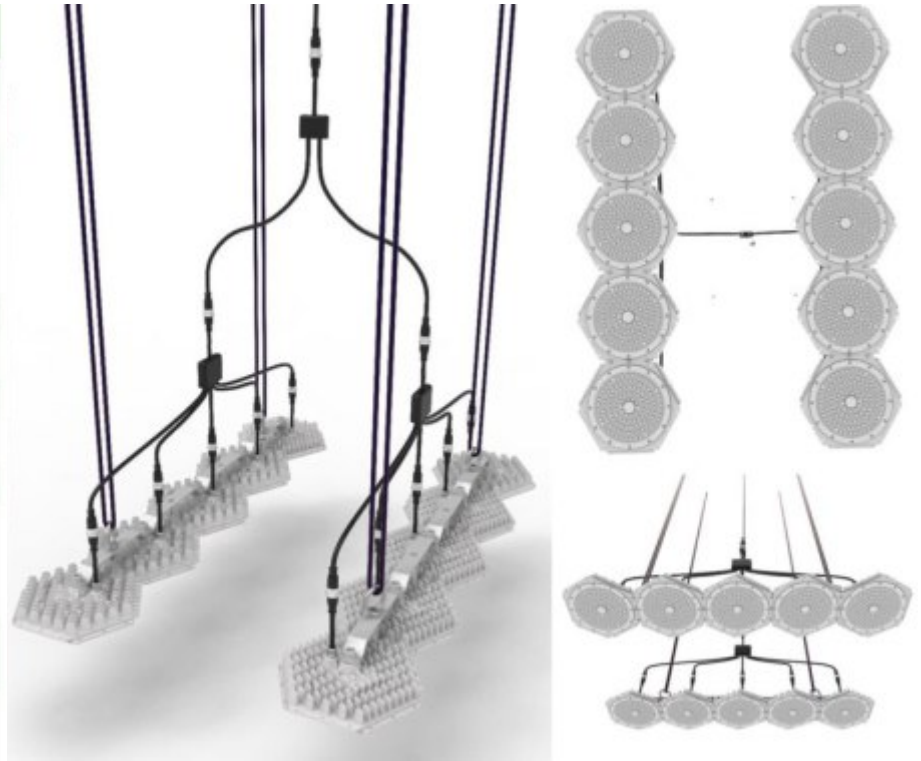

## SUNDISK 600W - FLOWERING LIGHT

Specification	
Light Source	LED
Spectrum	Full Spectrum
Input Power	600W
Input Voltage	120V or 240V. Two options
Efficacy	2.3 $\mu\text{mol}/\text{J}$
Fixture Dimensions	40"L x 8"W x 2.75" H x 2 sets
Weight	30.2 lbs
Mounting Height	2 ft above canopy
Lifespan	>50,000 hours
Ideal Replacement for:	A 1000W Double Ended MH/HPS Light (2000W total draw)
Certification	ETL certified IP66 & DLC rating
Warranty	3Years Standard, Or a 5 Year Extended Warranty

### SunDisk 600W applied for Flowering Period

- Average PPFDs: 903  $\mu\text{mol}/\text{m}^2/\text{S}$
- Mounting Height: 2ft above canopy
- Coverage Area: 4ft x 4ft
- CRI: 93 and above
- Uniform light intensity