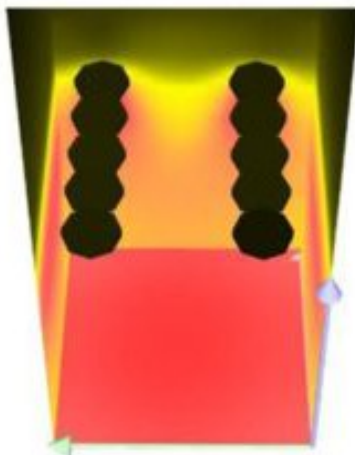

## SUNDISK 600W - FLOWERING LIGHT

Specification	
Light Source	LED
Spectrum	Full Spectrum
Input Power	600W
Input Voltage	120V or 240V. Two options
Efficacy	2.3 $\mu\text{mol}/\text{J}$
Fixture Dimensions	40"L x 8"W x 2.75" H x 2 sets
Weight	30.2 lbs
Mounting Height	2 ft above canopy
Lifespan	>50,000 hours
Ideal Replacement for:	A 1000W Double Ended MH/HPS Light (2000W total draw)
Certification	ETL certified IP66 & DLC rating
Warranty	3Years Standard, Or a 5 Year Extended Warranty

### SunDisk 600W applied for Flowering Period

- Average PPFDs: 903  $\mu\text{mol}/\text{m}^2/\text{S}$
- Mounting Height: 2ft above canopy
- Coverage Area: 4ft x 4ft
- CRI: 93 and above
- Uniform light intensity