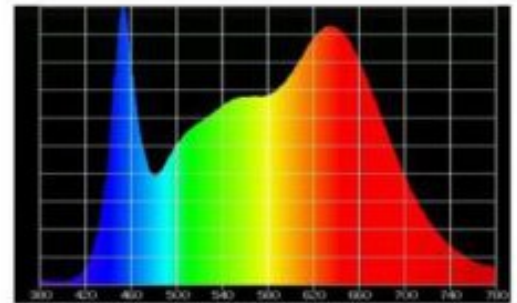

## SUNDISK 600W - FLOWERING LIGHT

Specification	
Light Source	LED
Spectrum	Full Spectrum
Input Power	600W
Input Voltage	120V or 240V. Two options
Efficacy	2.3 $\mu\text{mol}/\text{J}$
Fixture Dimensions	40"L x 8"W x 2.75" H x 2 sets
Weight	30.2 lbs
Mounting Height	2 ft above canopy
Lifespan	>50,000 hours
Ideal Replacement for:	A 1000W Double Ended MH/HPS Light (2000W total draw)
Certification	ETL certified IP66 & DLC rating
Warranty	3Years Standard, Or a 5 Year Extended Warranty

### SunDisk 600W applied for Flowering Period

- Average PPFDs: 903  $\mu\text{mol}/\text{m}^2/\text{S}$
- Mounting Height: 2ft above canopy
- Coverage Area: 4ft x 4ft
- CRI: 93 and above
- Uniform light intensity