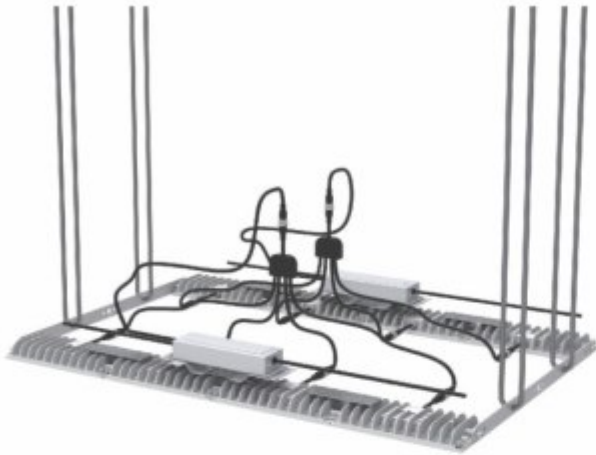

SULIS D 400W - FLOWERING/VEGETABLE DIMMABLE LIGHT

SWITCHGROW FULL SPECTRUM

SPECIFICATIONS

Model	Sulis-D 400W
Light Source	LED
Spectrum	Full Spectrum
Input Power	400W
Efficacy	2.1umol/J
Input Voltage	90-305V ^① 347- 480V ^②
Power Supply	External Driver
Dimming	0-10V
Cooling BTUs	1,400
Fixture Dimensions	42.5" L x 28.0" W x 4.0" H
Fixture Weight	23.5lbs
Certification	ETL Certified, DLC rating & IP66, CE
Warranty	3 Year Standard or 5 Year Extended Warranty

Series	MODEL	INPUT VOLTAGE	Beam Angle & Mounting Height
SULIS	D 400W	1. 90-305V 2. 347-480V	90° (2ft Above Canopy) 120° (1ft Above Canopy)