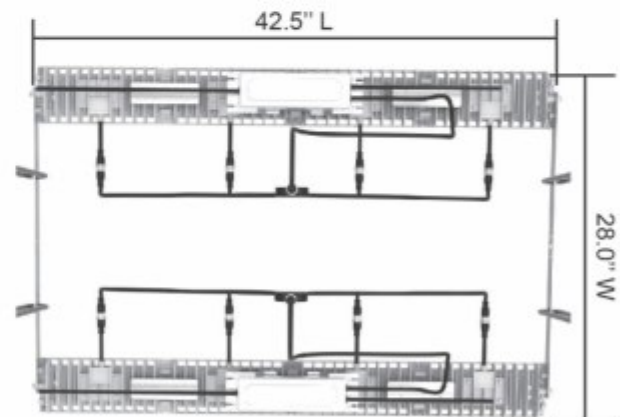

SULIS D 400W - FLOWERING/VEGETABLE DIMMABLE LIGHT

SWITCHGROW FULL SPECTRUM

SPECIFICATIONS

Model	Sulis-D 400W
Light Source	LED
Spectrum	Full Spectrum
Input Power	400W
Efficacy	2.1umol/J
Input Voltage	90-305V ^① 347- 480V ^②
Power Supply	External Driver
Dimming	0-10V
Cooling BTUs	1,400
Fixture Dimensions	42.5" L x 28.0" W x 4.0" H
Fixture Weight	23.5lbs
Certification	ETL Certified, DLC rating & IP66, CE
Warranty	3 Year Standard or 5 Year Extended Warranty

Series	MODEL	INPUT VOLTAGE	Beam Angle & Mounting Height
SULIS	D 400W	1. 90-305V 2. 347-480V	90° (2ft Above Canopy) 120° (1ft Above Canopy)