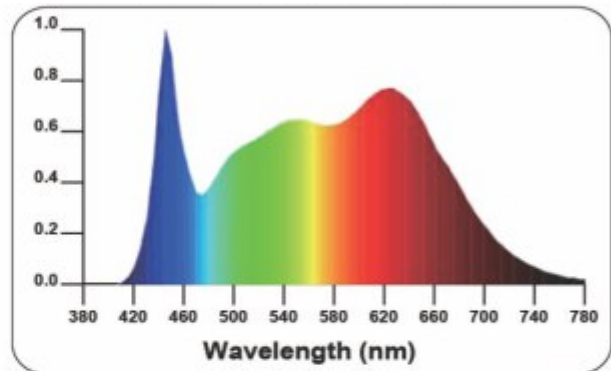

SULIS D 400W - FLOWERING/VEGETABLE DIMMABLE LIGHT

SWITCHGROW FULL SPECTRUM

SPECIFICATIONS

Model	Sulis-D 400W
Light Source	LED
Spectrum	Full Spectrum
Input Power	400W
Efficacy	2.1umol/J
Input Voltage	90-305V ^① 347- 480V ^②
Power Supply	External Driver
Dimming	0-10V
Cooling BTUs	1,400
Fixture Dimensions	42.5" L x 28.0" W x 4.0" H
Fixture Weight	23.5lbs
Certification	ETL Certified, DLC rating & IP66, CE
Warranty	3 Year Standard or 5 Year Extended Warranty

Series	MODEL	INPUT VOLTAGE	Beam Angle & Mounting Height
SULIS	D 400W	1. 90-305V 2. 347-480V	90° (2ft Above Canopy) 120° (1ft Above Canopy)