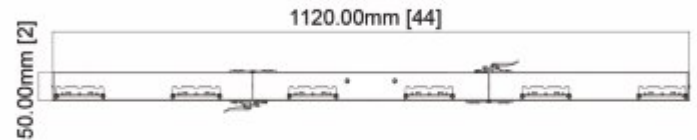

## Flora - 780w for Racking Systems

Switchgrow - Full Spectrum

### SPECIFICATIONS

Model	Flora-780
Light Source	LED
PPF	1976 umol/s
Input Power	780W
Efficacy	2.6umol/J
Input Voltage	90-305V <sup>①</sup> 347V-480V <sup>②</sup>
Lifetime	>50,000 Hours
Dimming	0-10V
BTUs	2660
Mounting Height	6-8 inches
Fixture Dimensions	44.0" L x 44.0" W x 2.0" H
Fixture Weight	35.5lbs
Certification	ETL Certified & IP66, CE
Warranty	5 Year Warranty

#### Max Amperage By Voltage Service

Voltage	120V	208V	240V	277V	347V	480V
Amperage	6.5A	3.8A	3.3A	2.85A	2.25A	1.63A

Series	MODEL	INPUT VOLTAGE	Beam Angle
Flora Panel Light	780W	1. 90-305V 2. 347-480V	120°