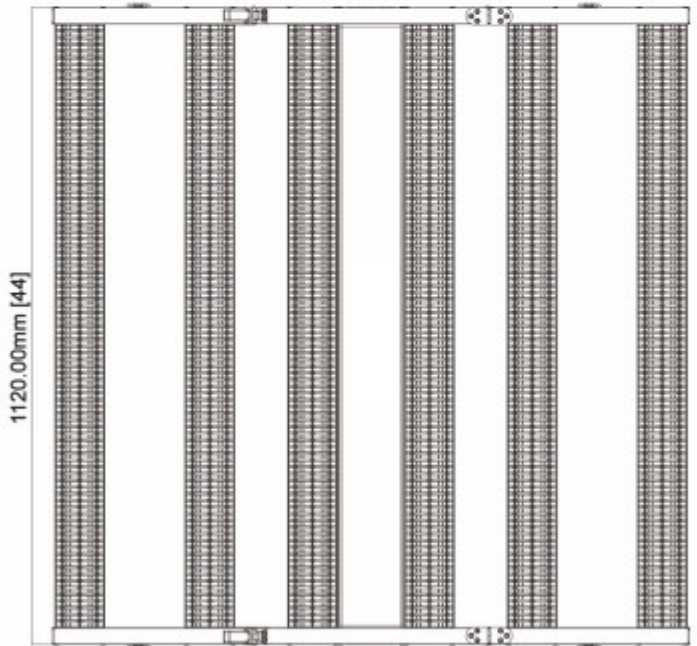

## Flora - 780w for Racking Systems

Switchgrow - Full Spectrum

### SPECIFICATIONS

Model	Flora-780
Light Source	LED
PPF	1976 umol/s
Input Power	780W
Efficacy	2.6umol/J
Input Voltage	90-305V <sup>①</sup> 347V-480V <sup>②</sup>
Lifetime	>50,000 Hours
Dimming	0-10V
BTUs	2660
Mounting Height	6-8 inches
Fixture Dimensions	44.0" L x 44.0" W x 2.0" H
Fixture Weight	35.5lbs
Certification	ETL Certified & IP66, CE
Warranty	5 Year Warranty

#### Max Amperage By Voltage Service

Voltage	120V	208V	240V	277V	347V	480V
Amperage	6.5A	3.8A	3.3A	2.85A	2.25A	1.63A

Series	MODEL	INPUT VOLTAGE	Beam Angle
Flora Panel Light	780W	1. 90-305V 2. 347-480V	120°