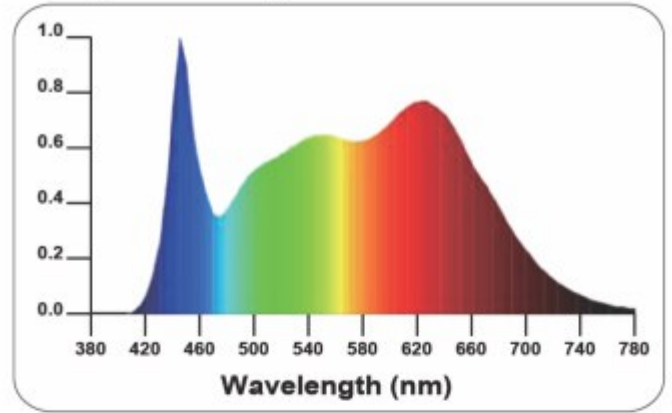

## Flora - 780w for Racking Systems

Switchgrow - Full Spectrum

### SPECIFICATIONS

Model	Flora-780
Light Source	LED
PPF	1976 umol/s
Input Power	780W
Efficacy	2.6umol/J
Input Voltage	90-305V <sup>①</sup> 347V-480V <sup>②</sup>
Lifetime	>50,000 Hours
Dimming	0-10V
BTUs	2660
Mounting Height	6-8 inches
Fixture Dimensions	44.0" L x 44.0" W x 2.0" H
Fixture Weight	35.5lbs
Certification	ETL Certified & IP66, CE
Warranty	5 Year Warranty

#### Max Amperage By Voltage Service

Voltage	120V	208V	240V	277V	347V	480V
Amperage	6.5A	3.8A	3.3A	2.85A	2.25A	1.63A

Series	MODEL	INPUT VOLTAGE	Beam Angle
Flora Panel Light	780W	1. 90-305V 2. 347-480V	120°